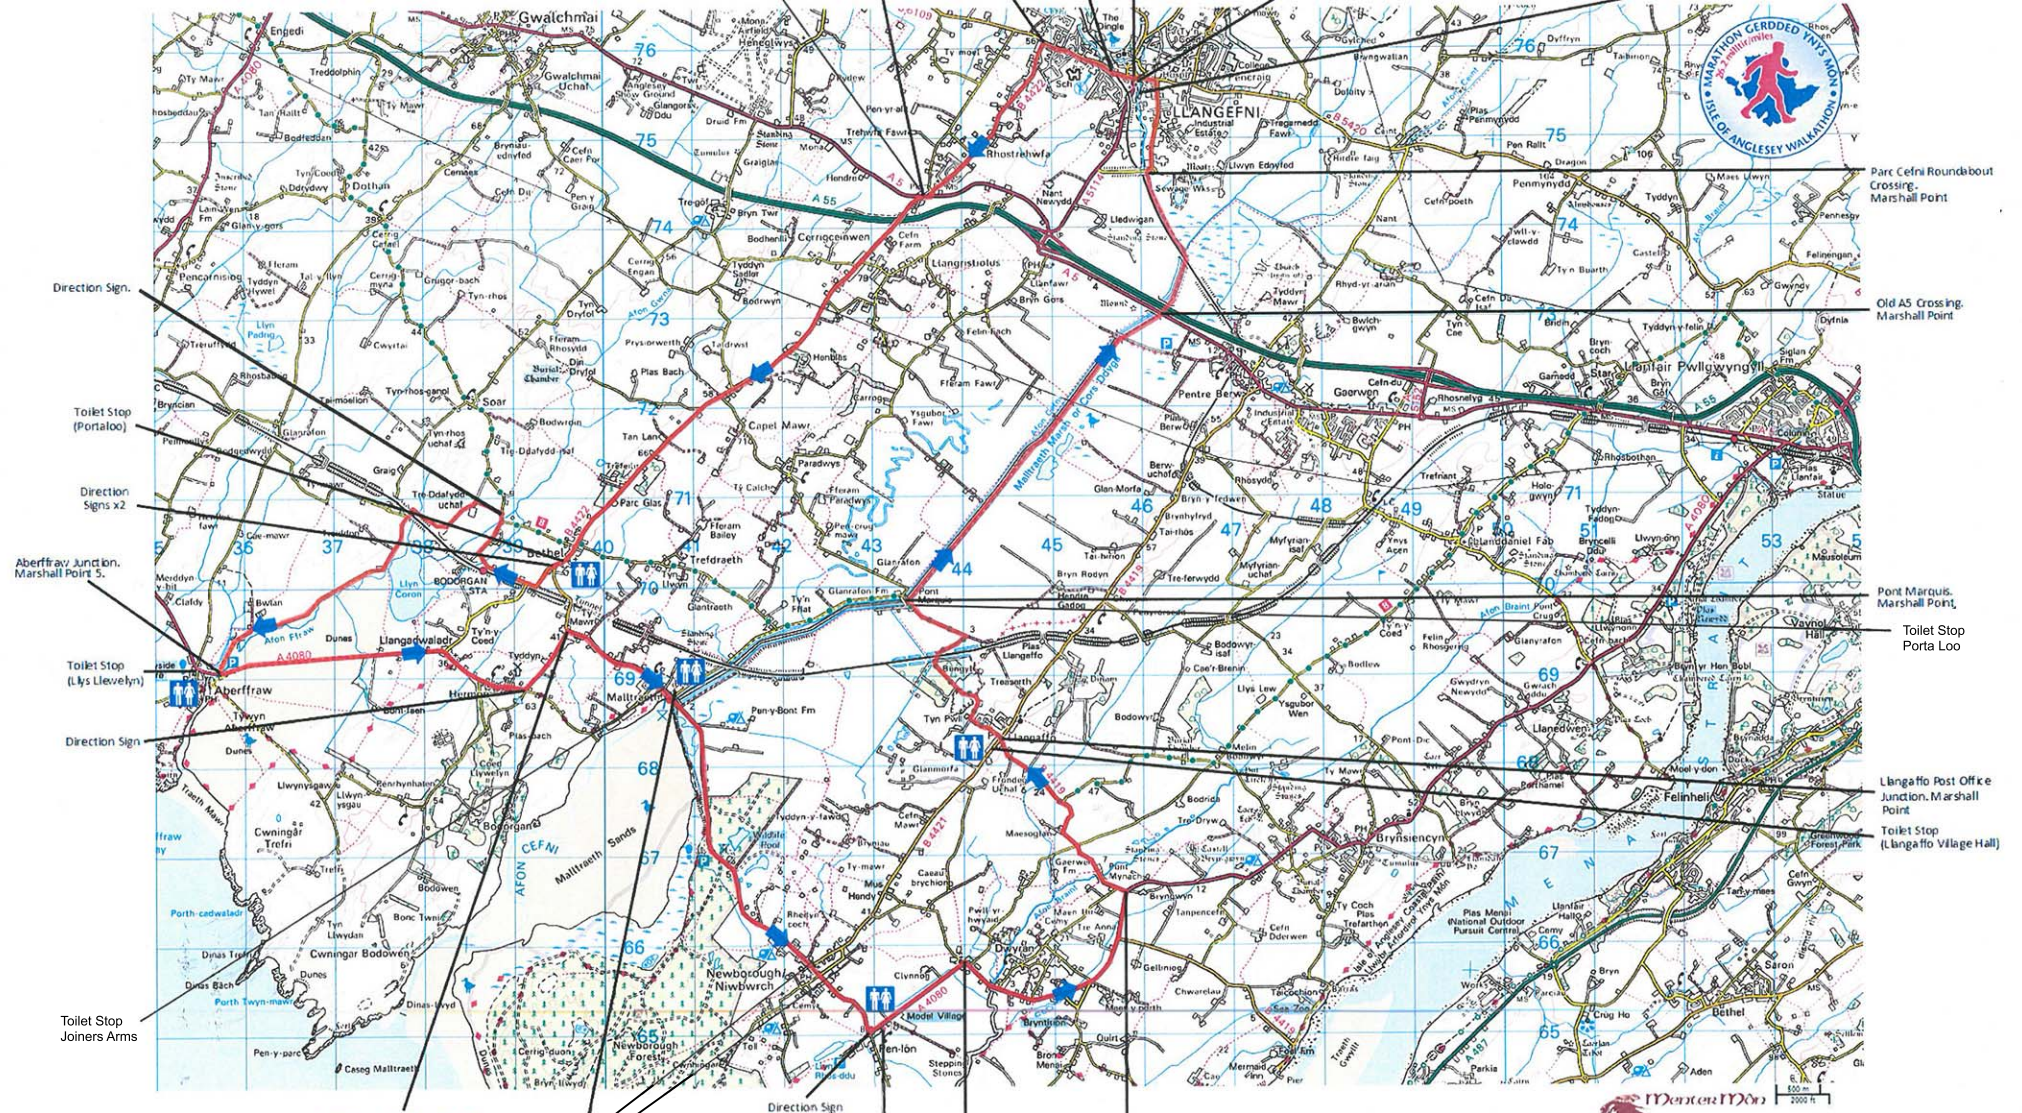

**MARATHON GERDDED MÔN
ANGLESEY WALKATHON**

Cefn Cwmwd Junction, 2x Marshall Point Port Station, Marshall Point **Start/Finish** HSBC Junction, Marshall Point Townhall Footbridge, Marshall Point

Direction Sign

Toilet Stop (Porta Loo)

Direction Signs x2

Aberffraw Junction, Marshall Point 5.

Toilet Stop (Llys Lleuekyn)

Direction Sign

Toilet Stop Joiners Arms

Bodorgan School Marshall Point 6. Café Direction Sign

Toilet Stop Eglwys Fach Toilet Stop Prichard Jones

Toilet Stop (Marram Grass Cafe)

Direction Sign Llangaflo Turring off A4080, Marshall Point

Parc Cefni Roundabout Crossing, Marshall Point

Old A5 Crossing, Marshall Point

Port Marquis, Marshall Point

Toilet Stop Porta Loo

Llangaflo Post Office Junction, Marshall Point

Toilet Stop (Llangaflo Village Hall)